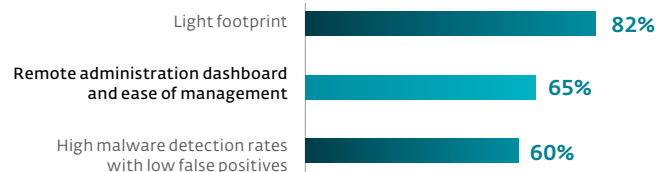

TechValidate survey of 1,034 users of ESET Security Solutions. Sample composed of customers who switched to ESET from Trend Micro, Symantec, McAfee, Kaspersky or Sophos answering question: "What features led you to choose ESET security solutions?" Source > <https://www.techvalidate.com/product-research/eset-security-solutions/charts/CA1-A71-146>