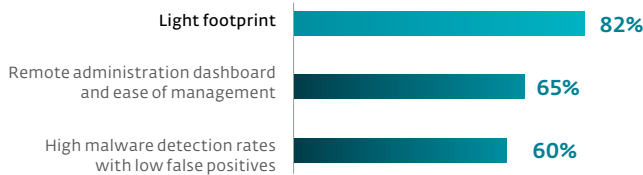

Speed

ESET is the leader in delivering the lowest system-resource consumption, according to testing authority AV-Comparatives.

“ I thought it was normal that security software installed on PCs caused slowdowns. But ESET is very much different. It does its job in the background without us even noticing.

HIROKAZU MINOGUCHI,
Mitsubishi Motors IT Division
Expert

“ Since the installation of ESET, we've seen virtually no performance issues, and more CPU time is now available to applications and users on servers.

CHRISTIAN JANDL,
System Engineer at SPAR,
Austria

82% of customers say they switched to ESET because of its light footprint

TechValidate survey of 1,034 users of ESET Security Solutions. Sample composed of customers who switched to ESET from Trend Micro, Symantec, McAfee, Kaspersky or Sophos. Source > <https://www.techvalidate.com/product-research/eset-security-solutions/charts/CA1-A71-146>

Return on Investment

ESET Security Solutions have the lowest false positives rates in the market, meaning the workload of your IT staff and the performance of your endpoints and network are not negatively impacted.

ESET holds the top mark for spam detection, as awarded by Virus Bulletin.

64% of ESET customers see ROI in less than 6 months, 75% within 9 months.