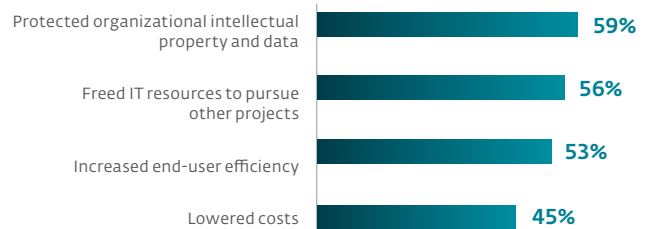

TechValidate survey of 1,213 users of ESET Security Solutions. Source > <https://www.techvalidate.com/product-research/eset-security-solutions/charts/159-B6C-752>