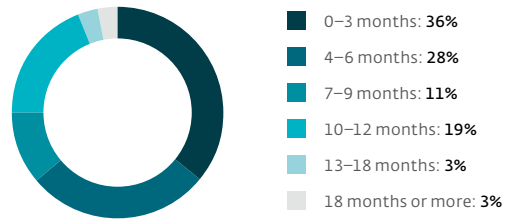

TechValidate survey of 552 users of ESET Security Solutions answering question: "Please estimate how long did it take to realize a return on your investment with ESET security solutions?" Source > <https://www.techvalidate.com/product-research/eset-security-solutions/charts/3DB-C32-72B>

What are the operational benefits you have seen from deploying ESET security solutions?